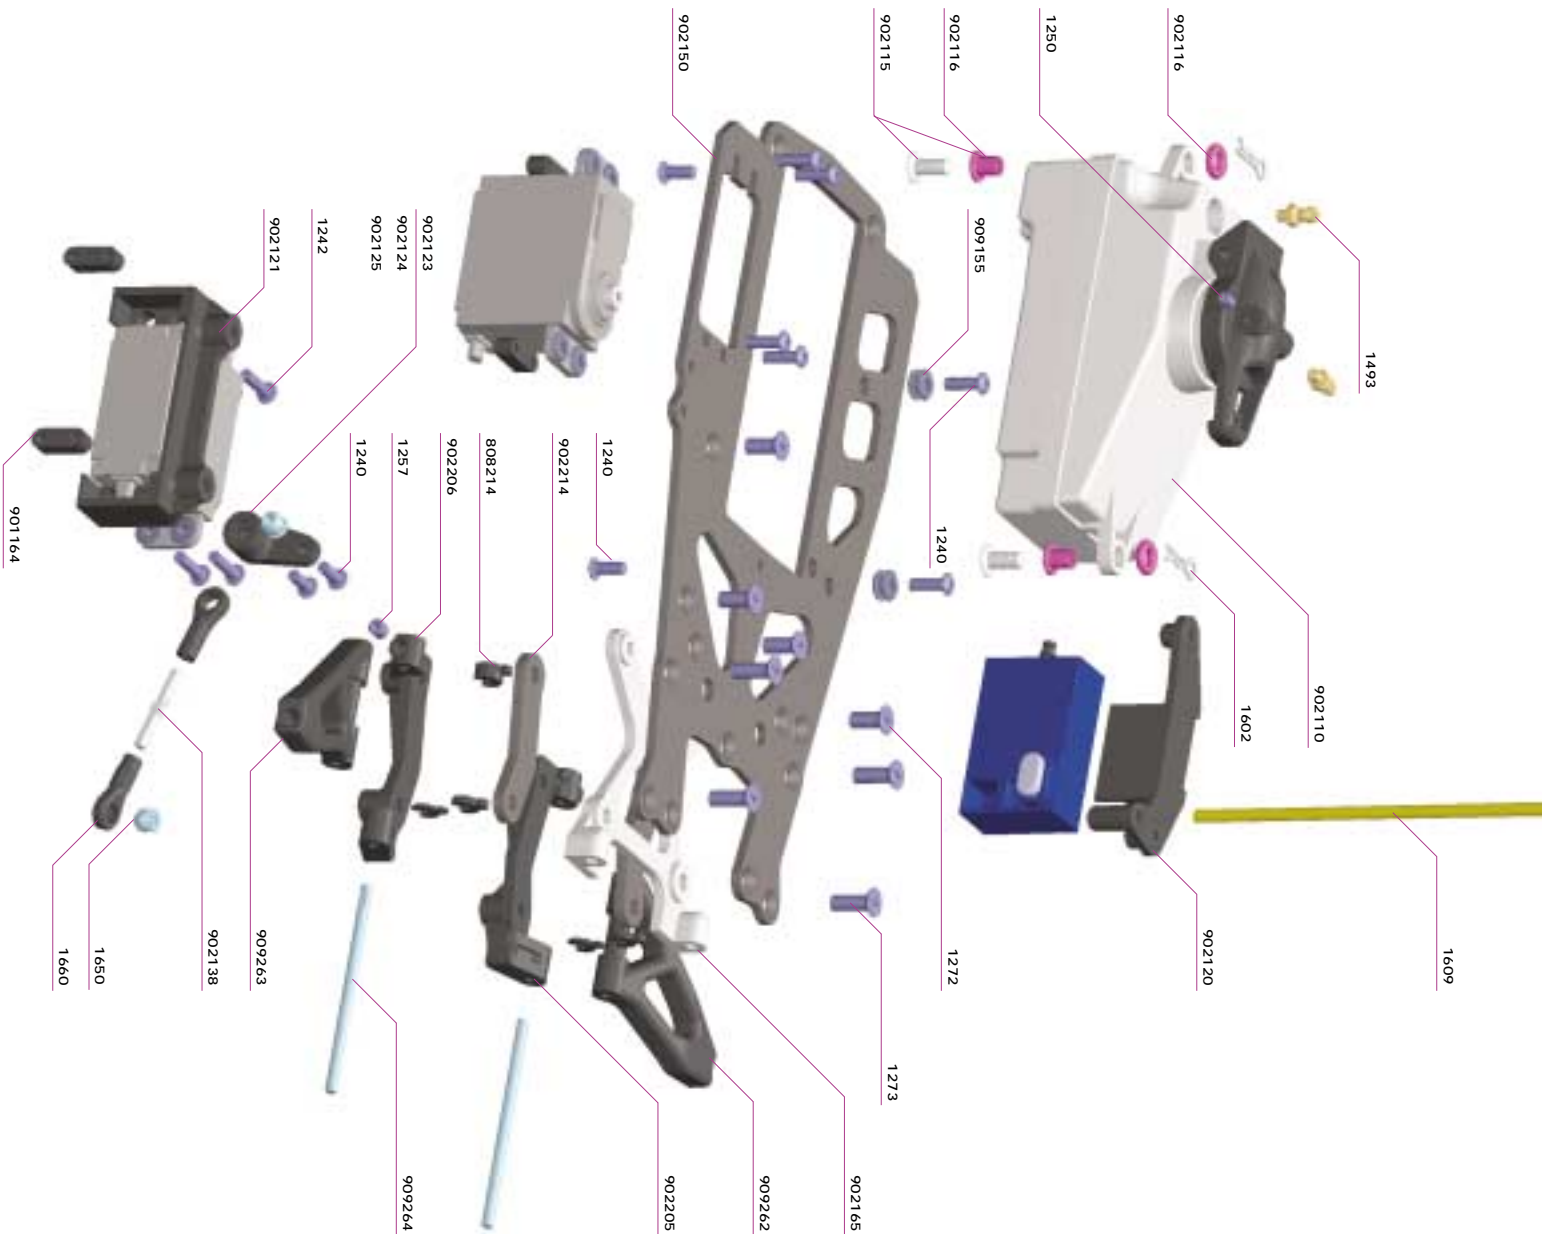

SERPENT 950

1:8 SCALE 4WD GAS ON-ROAD COMPETITION

Reference Guide

SERPENT 950

Introduction

Parts list and Exploded views

The parts list and the exploded views for the Serpent 950 are separate from the Instruction manual. The exploded views show all the parts for a particular assembly step, together with the Serpent part number. In the parts list at the back of this booklet you will find with the part number the name of the part. Besides all the Serpent 950 parts as used in this car kit, you will also find in the part list all the optional parts for the Serpent 950, as well as a listing of general items like fasteners and promotional items.

Contents

	<i>Description</i>	<i>Page</i>
1.	Shock Assembly	3
2.	Front Assembly	4
3.	Rear Assembly	5
4.	Radio Plate Assembly	6
5.	Radio Plate Mounting	7
6.	Gearbox Assembly	8
7.	Centax Assembly	8
8.	Final Assembly	9
9.	Parts List	10

PERFORMANCE THROUGH EVOLUTION

Shock Assembly

Complete Shock absorber set - #909440

Piston set key fixed & adjustable (2) - #909445 (optional)

Servo saver set - #902130

Front Assembly

Rear Assembly

Complete Rear bodymount set - #909365

Radio Plate Assembly

Radio Plate Mounting

Gearbox Assembly

2 Speed gearbox LC (no shaft Incl.) - #902410
 2 Speed shaft 950 - #902430

Centax Assembly

Centax-II clutch set (excl. flywheel) - #909510

Parts List - Serpent 950