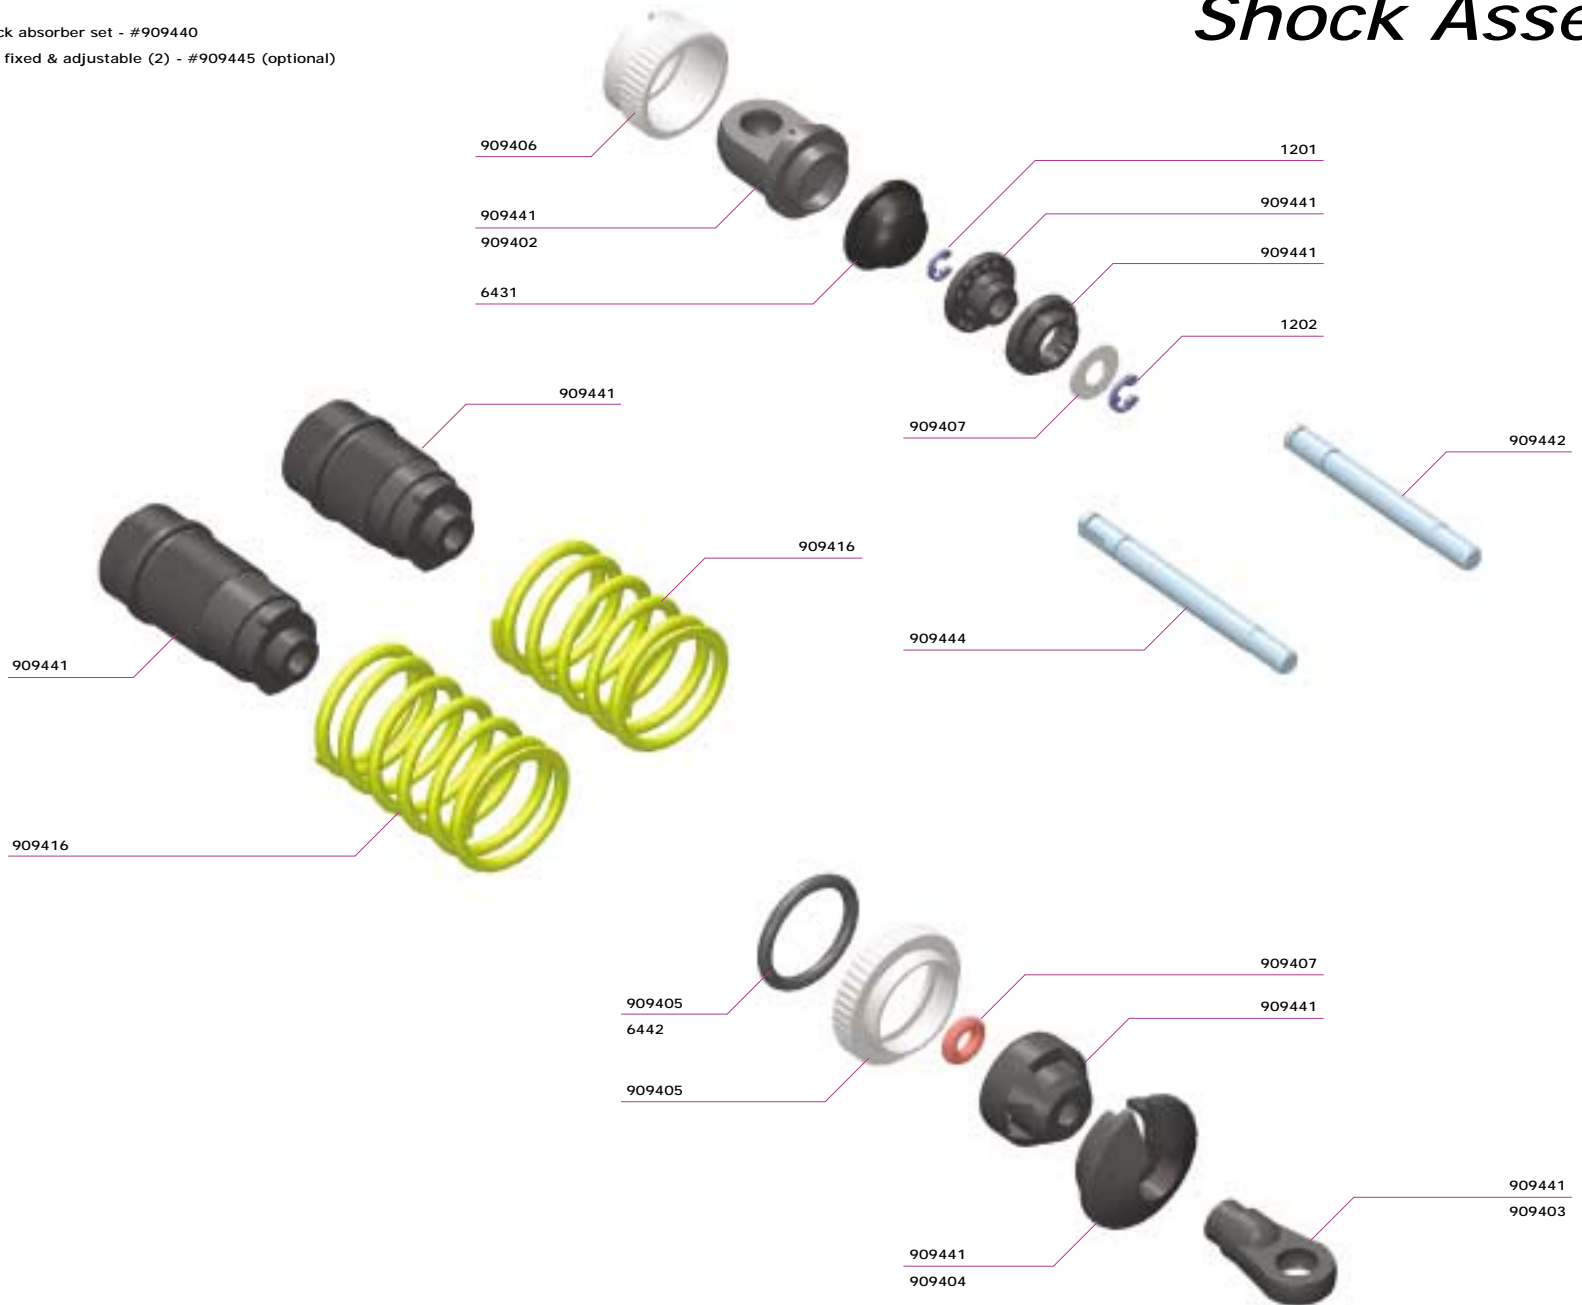

SERPENT 950

1:8 SCALE 4WD GAS ON-ROAD COMPETITION

Reference Guide

SERPENT 950

Introduction

Parts list and Exploded views

The parts list and the exploded views for the Serpent 950 are separate from the Instruction manual. The exploded views show all the parts for a particular assembly step, together with the Serpent part number. In the parts list at the back of this booklet you will find with the part number the name of the part. Besides all the Serpent 950 parts as used in this car kit, you will also find in the part list all the optional parts for the Serpent 950, as well as a listing of general items like fasteners and promotional items.

Contents

	<i>Description</i>	<i>Page</i>
1.	Shock Assembly	3
2.	Front Assembly	4
3.	Rear Assembly	5
4.	Radio Plate Assembly	6
5.	Radio Plate Mounting	7
6.	Gearbox Assembly	8
7.	Centax Assembly	8
8.	Final Assembly	9
9.	Parts List	10

PERFORMANCE THROUGH EVOLUTION

Shock Assembly

Complete Shock absorber set - #909440

Piston set key fixed & adjustable (2) - #909445 (optional)

Servo saver set - #902130

Front Assembly

Rear Assembly

Complete Rear bodymount set - #909365

Radio Plate Assembly

Radio Plate Mounting

Gearbox Assembly

2 Speed gearbox LC (no shaft Incl.) - #902410
 2 Speed shaft 950 - #902430

Centax Assembly

Centax-II clutch set (excl. flywheel) - #909510

Parts List - Serpent 950