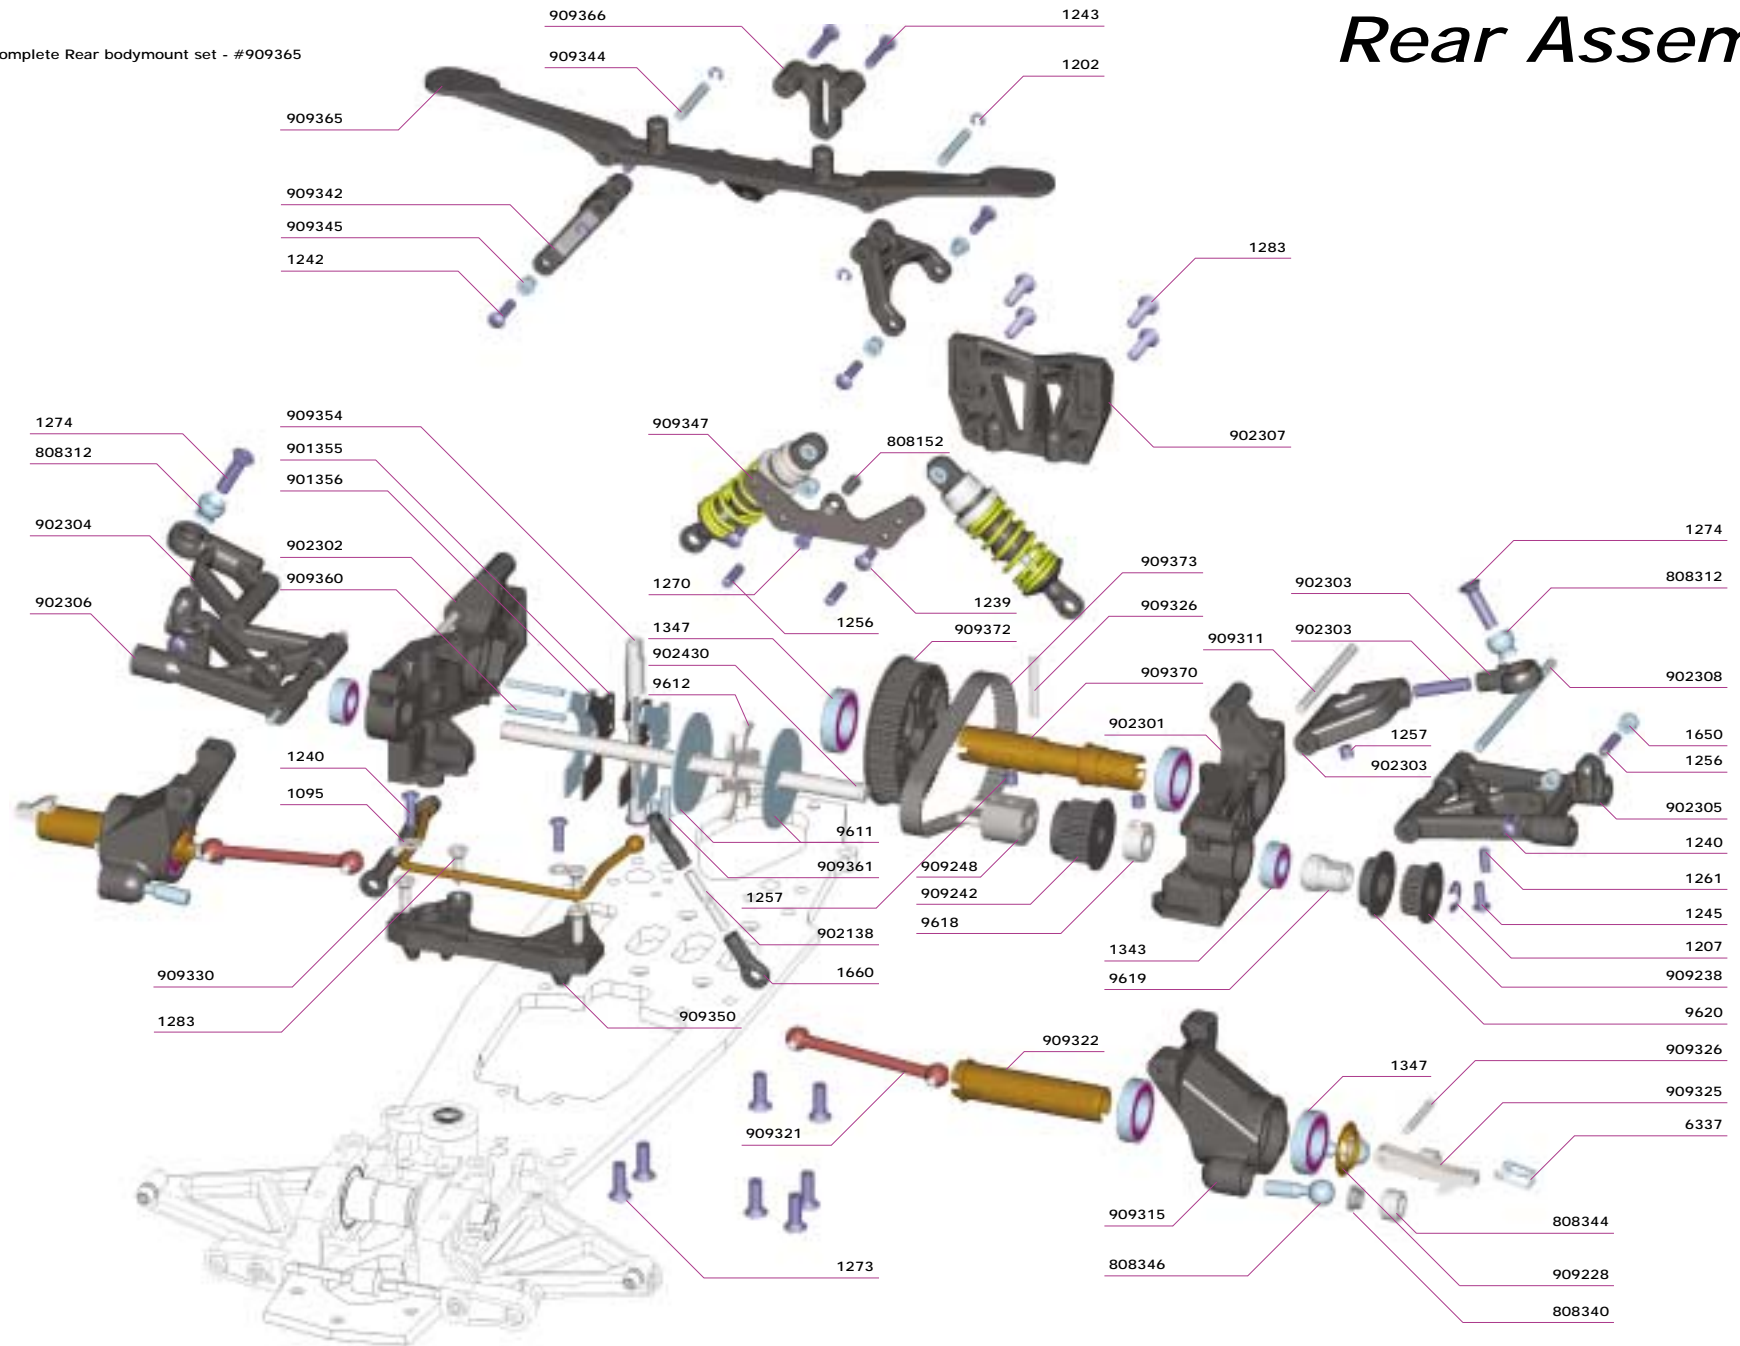

SERPENT 950

1:8 SCALE 4WD GAS ON-ROAD COMPETITION

Reference Guide

SERPENT 950

Introduction

Parts list and Exploded views

The parts list and the exploded views for the Serpent 950 are separate from the Instruction manual. The exploded views show all the parts for a particular assembly step, together with the Serpent part number. In the parts list at the back of this booklet you will find with the part number the name of the part. Besides all the Serpent 950 parts as used in this car kit, you will also find in the part list all the optional parts for the Serpent 950, as well as a listing of general items like fasteners and promotional items.

Contents

	<i>Description</i>	<i>Page</i>
1.	Shock Assembly	3
2.	Front Assembly	4
3.	Rear Assembly	5
4.	Radio Plate Assembly	6
5.	Radio Plate Mounting	7
6.	Gearbox Assembly	8
7.	Centax Assembly	8
8.	Final Assembly	9
9.	Parts List	10

PERFORMANCE THROUGH EVOLUTION

Shock Assembly

Complete Shock absorber set - #909440

Piston set key fixed & adjustable (2) - #909445 (optional)

Servo saver set - #902130

Front Assembly

Rear Assembly

Complete Rear bodymount set - #909365

Radio Plate Assembly

Radio Plate Mounting

Gearbox Assembly

2 Speed gearbox LC (no shaft Incl.) - #902410
 2 Speed shaft 950 - #902430

Centax Assembly

Centax-II clutch set (excl. flywheel) - #909510

Parts List - Serpent 950