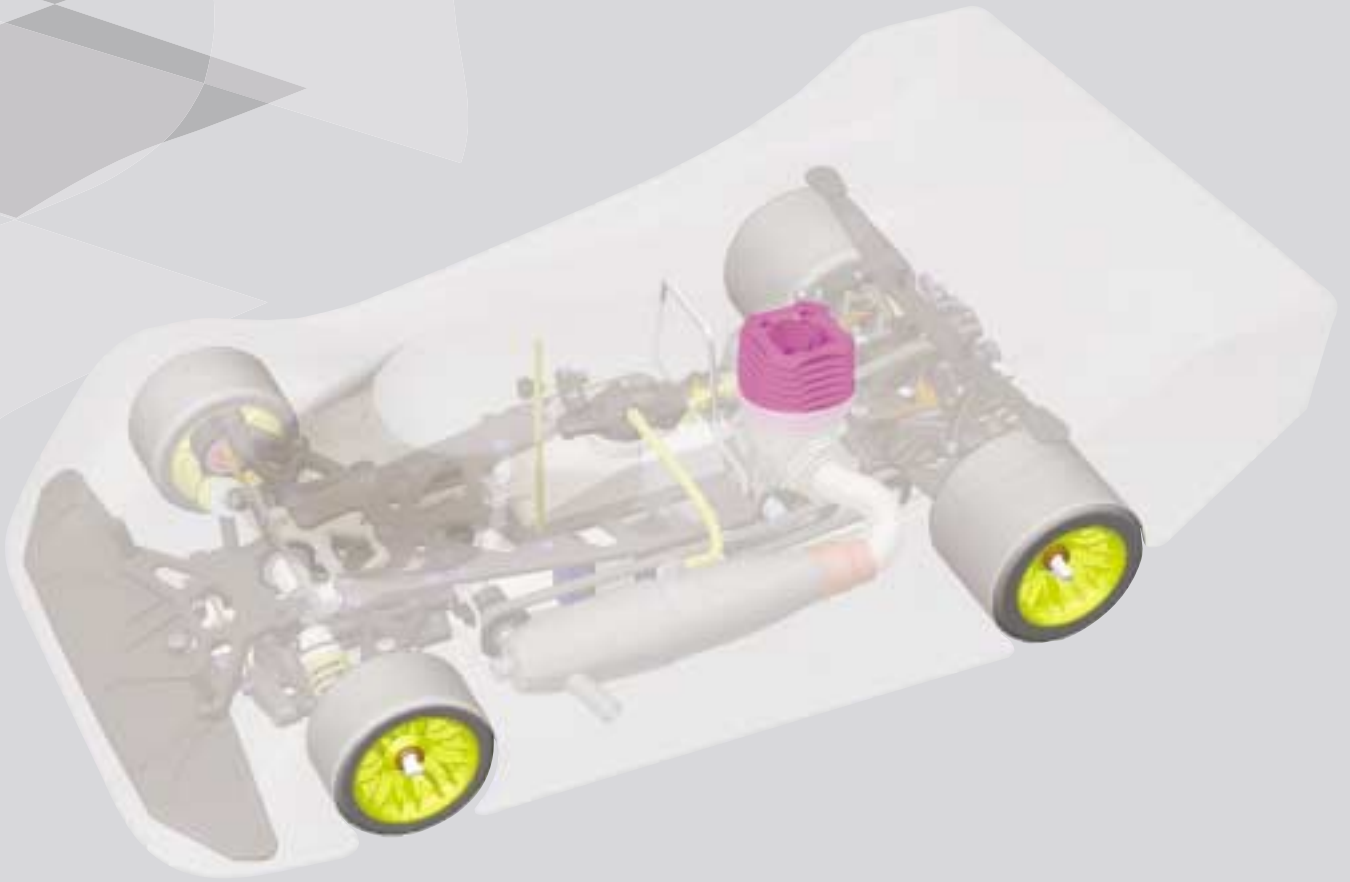

SERPENT 950

1:8 SCALE 4WD GAS ON-ROAD COMPETITION

Reference Guide

SERPENT 950

Introduction

Parts list and Exploded views

The parts list and the exploded views for the Serpent 950 are separate from the Instruction manual. The exploded views show all the parts for a particular assembly step, together with the Serpent part number. In the parts list at the back of this booklet you will find with the part number the name of the part. Besides all the Serpent 950 parts as used in this car kit, you will also find in the part list all the optional parts for the Serpent 950, as well as a listing of general items like fasteners and promotional items.