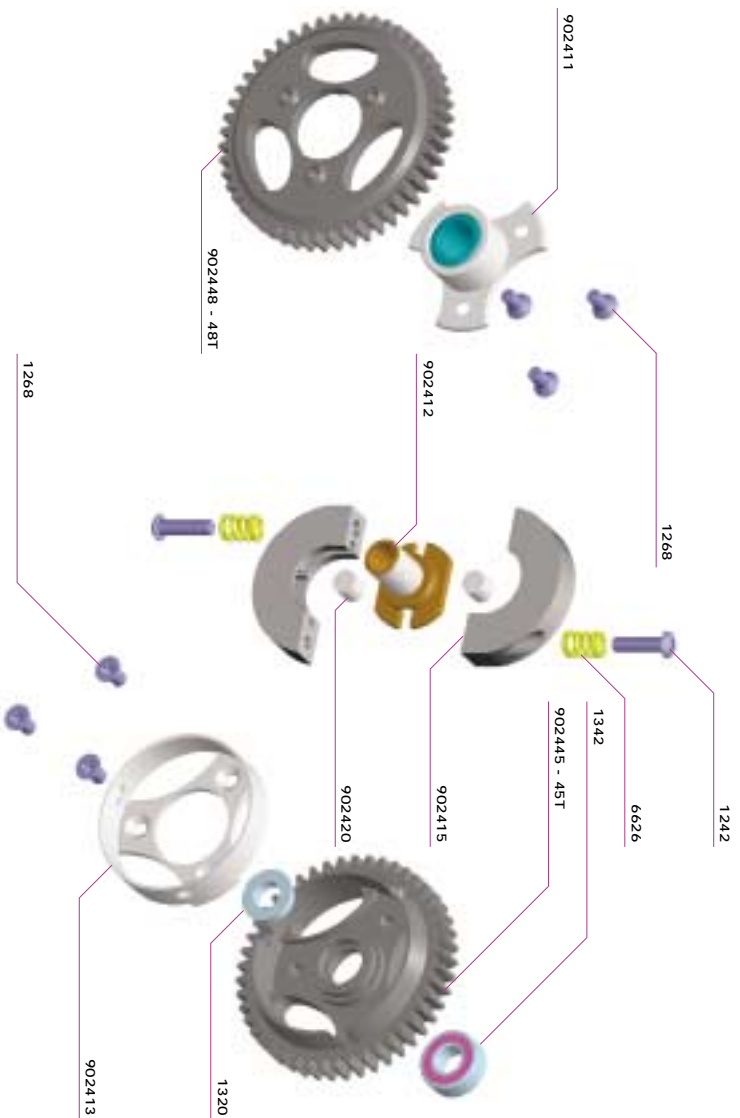

SERPENT 950

1:8 SCALE 4WD GAS ON-ROAD COMPETITION

Reference Guide

SERPENT 950

Introduction

Parts list and Exploded views

The parts list and the exploded views for the Serpent 950 are separate from the Instruction manual. The exploded views show all the parts for a particular assembly step, together with the Serpent part number. In the parts list at the back of this booklet you will find with the part number the name of the part. Besides all the Serpent 950 parts as used in this car kit, you will also find in the part list all the optional parts for the Serpent 950, as well as a listing of general items like fasteners and promotional items.

Contents

	<i>Description</i>	<i>Page</i>
1.	Shock Assembly	3
2.	Front Assembly	4
3.	Rear Assembly	5
4.	Radio Plate Assembly	6
5.	Radio Plate Mounting	7
6.	Gearbox Assembly	8
7.	Centax Assembly	8
8.	Final Assembly	9
9.	Parts List	10

Radio Plate Assembly

Radio Plate Mounting

Gearbox Assembly

2 Speed gearbox LC (no shaft Incl.) - #902410
 2 Speed shaft 950 - #902430

Centax Assembly

Centax-II clutch set (excl. flywheel) - #909510

Parts List - Serpent 950

To ensure that you have the most up to date parts list you can download the latest version from the internet by simply typing in the following URL and selecting the file from the 'downloads' section.

[www.myTSN.com/Serpent 950](http://www.myTSN.com/Serpent_950)