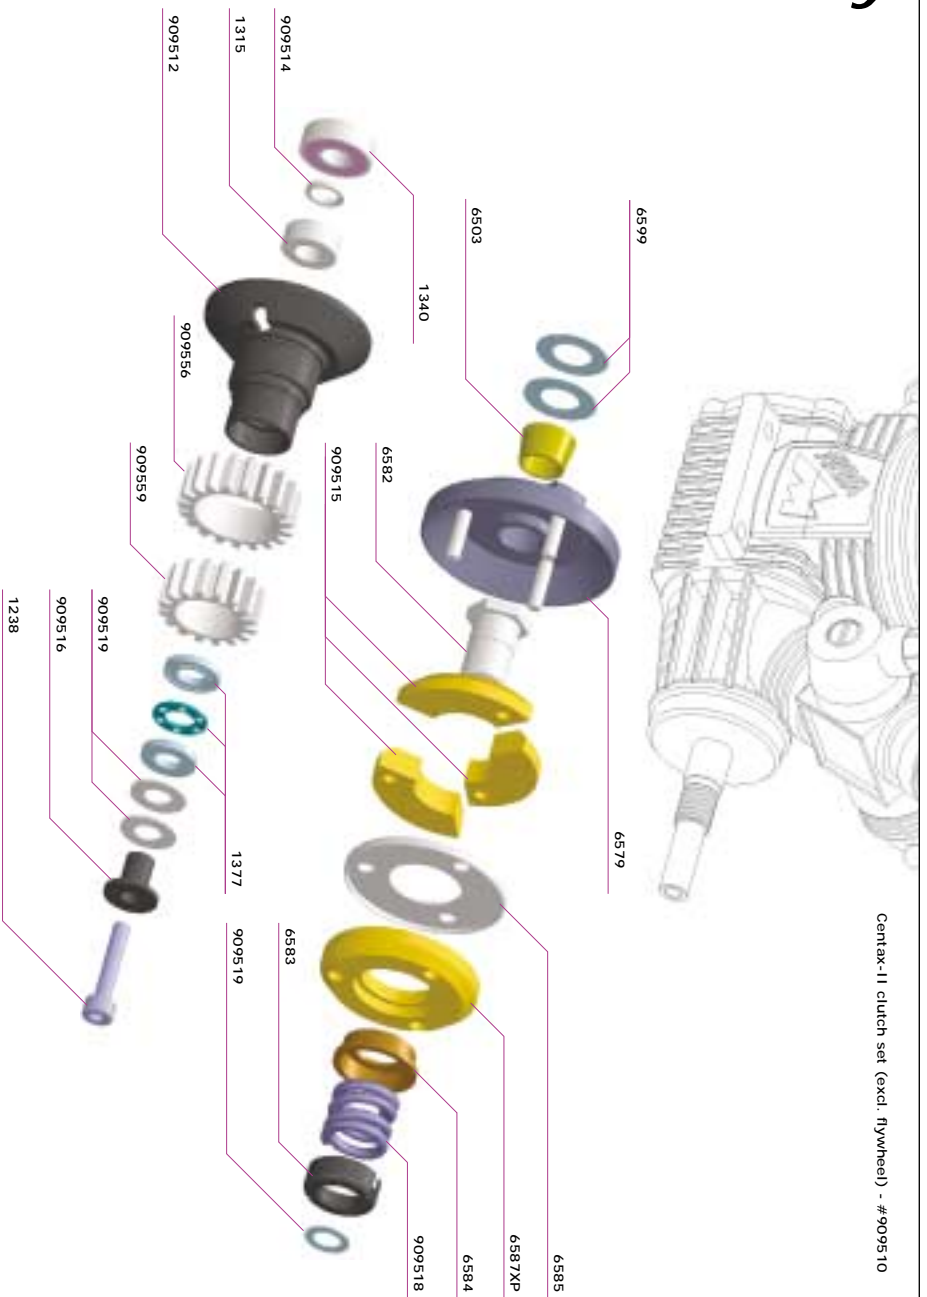

SERPENT 950

1:8 SCALE 4WD GAS ON-ROAD COMPETITION

Reference Guide

SERPENT 950

Introduction

Parts list and Exploded views

The parts list and the exploded views for the Serpent 950 are separate from the Instruction manual. The exploded views show all the parts for a particular assembly step, together with the Serpent part number. In the parts list at the back of this booklet you will find with the part number the name of the part. Besides all the Serpent 950 parts as used in this car kit, you will also find in the part list all the optional parts for the Serpent 950, as well as a listing of general items like fasteners and promotional items.

Contents

	<i>Description</i>	<i>Page</i>
1.	Shock Assembly	3
2.	Front Assembly	4
3.	Rear Assembly	5
4.	Radio Plate Assembly	6
5.	Radio Plate Mounting	7
6.	Gearbox Assembly	8
7.	Centax Assembly	8
8.	Final Assembly	9
9.	Parts List	10

PERFORMANCE THROUGH EVOLUTION

Shock Assembly

Complete Shock absorber set - #909440

Piston set key fixed & adjustable (2) - #909445 (optional)

Servo saver set - #902130

Front Assembly

Rear Assembly

Complete Rear bodymount set - #909365

Radio Plate Assembly

Radio Plate Mounting

Gearbox Assembly

2 Speed gearbox LC (no shaft Incl.) - #902410
 2 Speed shaft 950 - #902430

Centax Assembly

Centax-II clutch set (excl. flywheel) - #909510

Parts List - Serpent 950