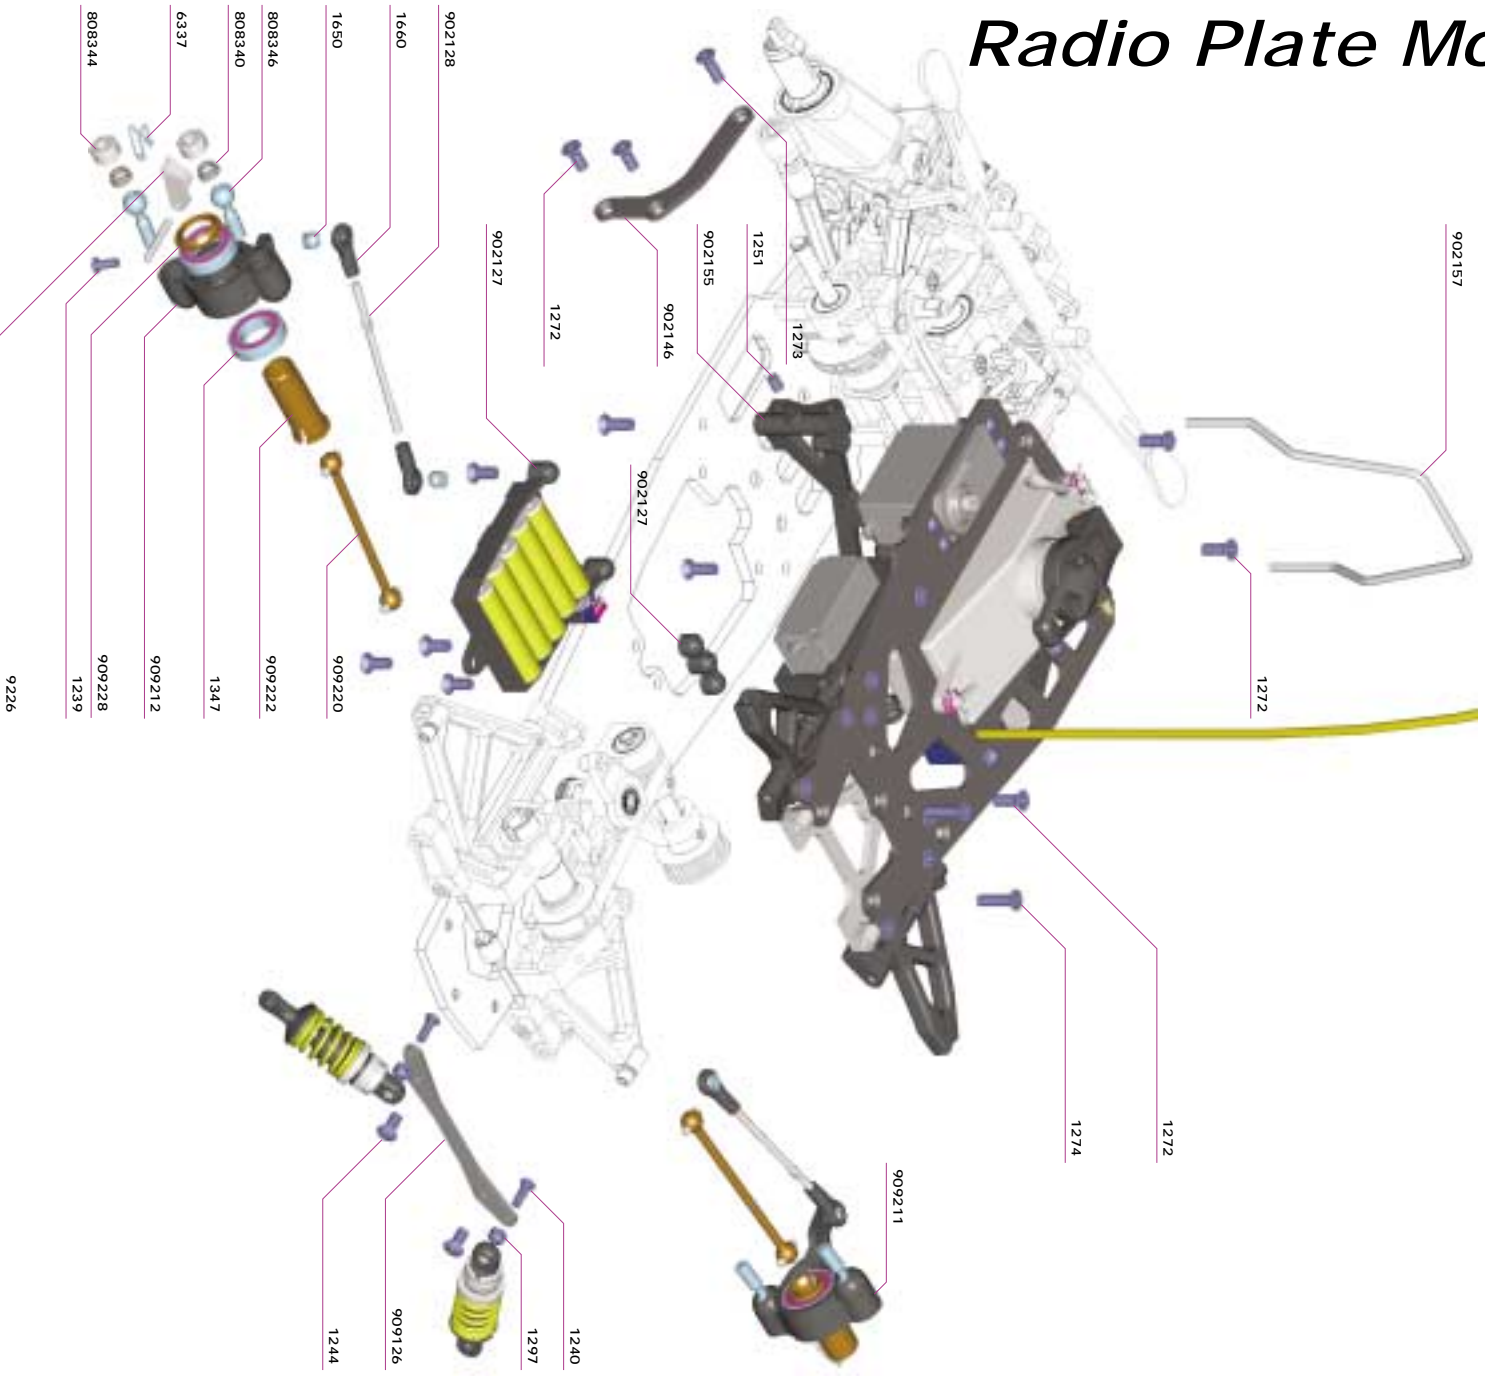

SERPENT 950

1:8 SCALE 4WD GAS ON-ROAD COMPETITION

Reference Guide

SERPENT 950

Introduction

Parts list and Exploded views

The parts list and the exploded views for the Serpent 950 are separate from the Instruction manual. The exploded views show all the parts for a particular assembly step, together with the Serpent part number. In the parts list at the back of this booklet you will find with the part number the name of the part. Besides all the Serpent 950 parts as used in this car kit, you will also find in the part list all the optional parts for the Serpent 950, as well as a listing of general items like fasteners and promotional items.

Contents

	<i>Description</i>	<i>Page</i>
1.	Shock Assembly	3
2.	Front Assembly	4
3.	Rear Assembly	5
4.	Radio Plate Assembly	6
5.	Radio Plate Mounting	7
6.	Gearbox Assembly	8
7.	Centax Assembly	8
8.	Final Assembly	9
9.	Parts List	10

PERFORMANCE THROUGH EVOLUTION

Shock Assembly

Complete Shock absorber set - #909440

Piston set key fixed & adjustable (2) - #909445 (optional)

Servo saver set - #902130

Front Assembly

Rear Assembly

Complete Rear bodymount set - #909365

Radio Plate Assembly

Radio Plate Mounting

Gearbox Assembly

2 Speed gearbox LC (no shaft Incl.) - #902410
 2 Speed shaft 950 - #902430

Centax Assembly

Centax-II clutch set (excl. flywheel) - #909510

Parts List - Serpent 950