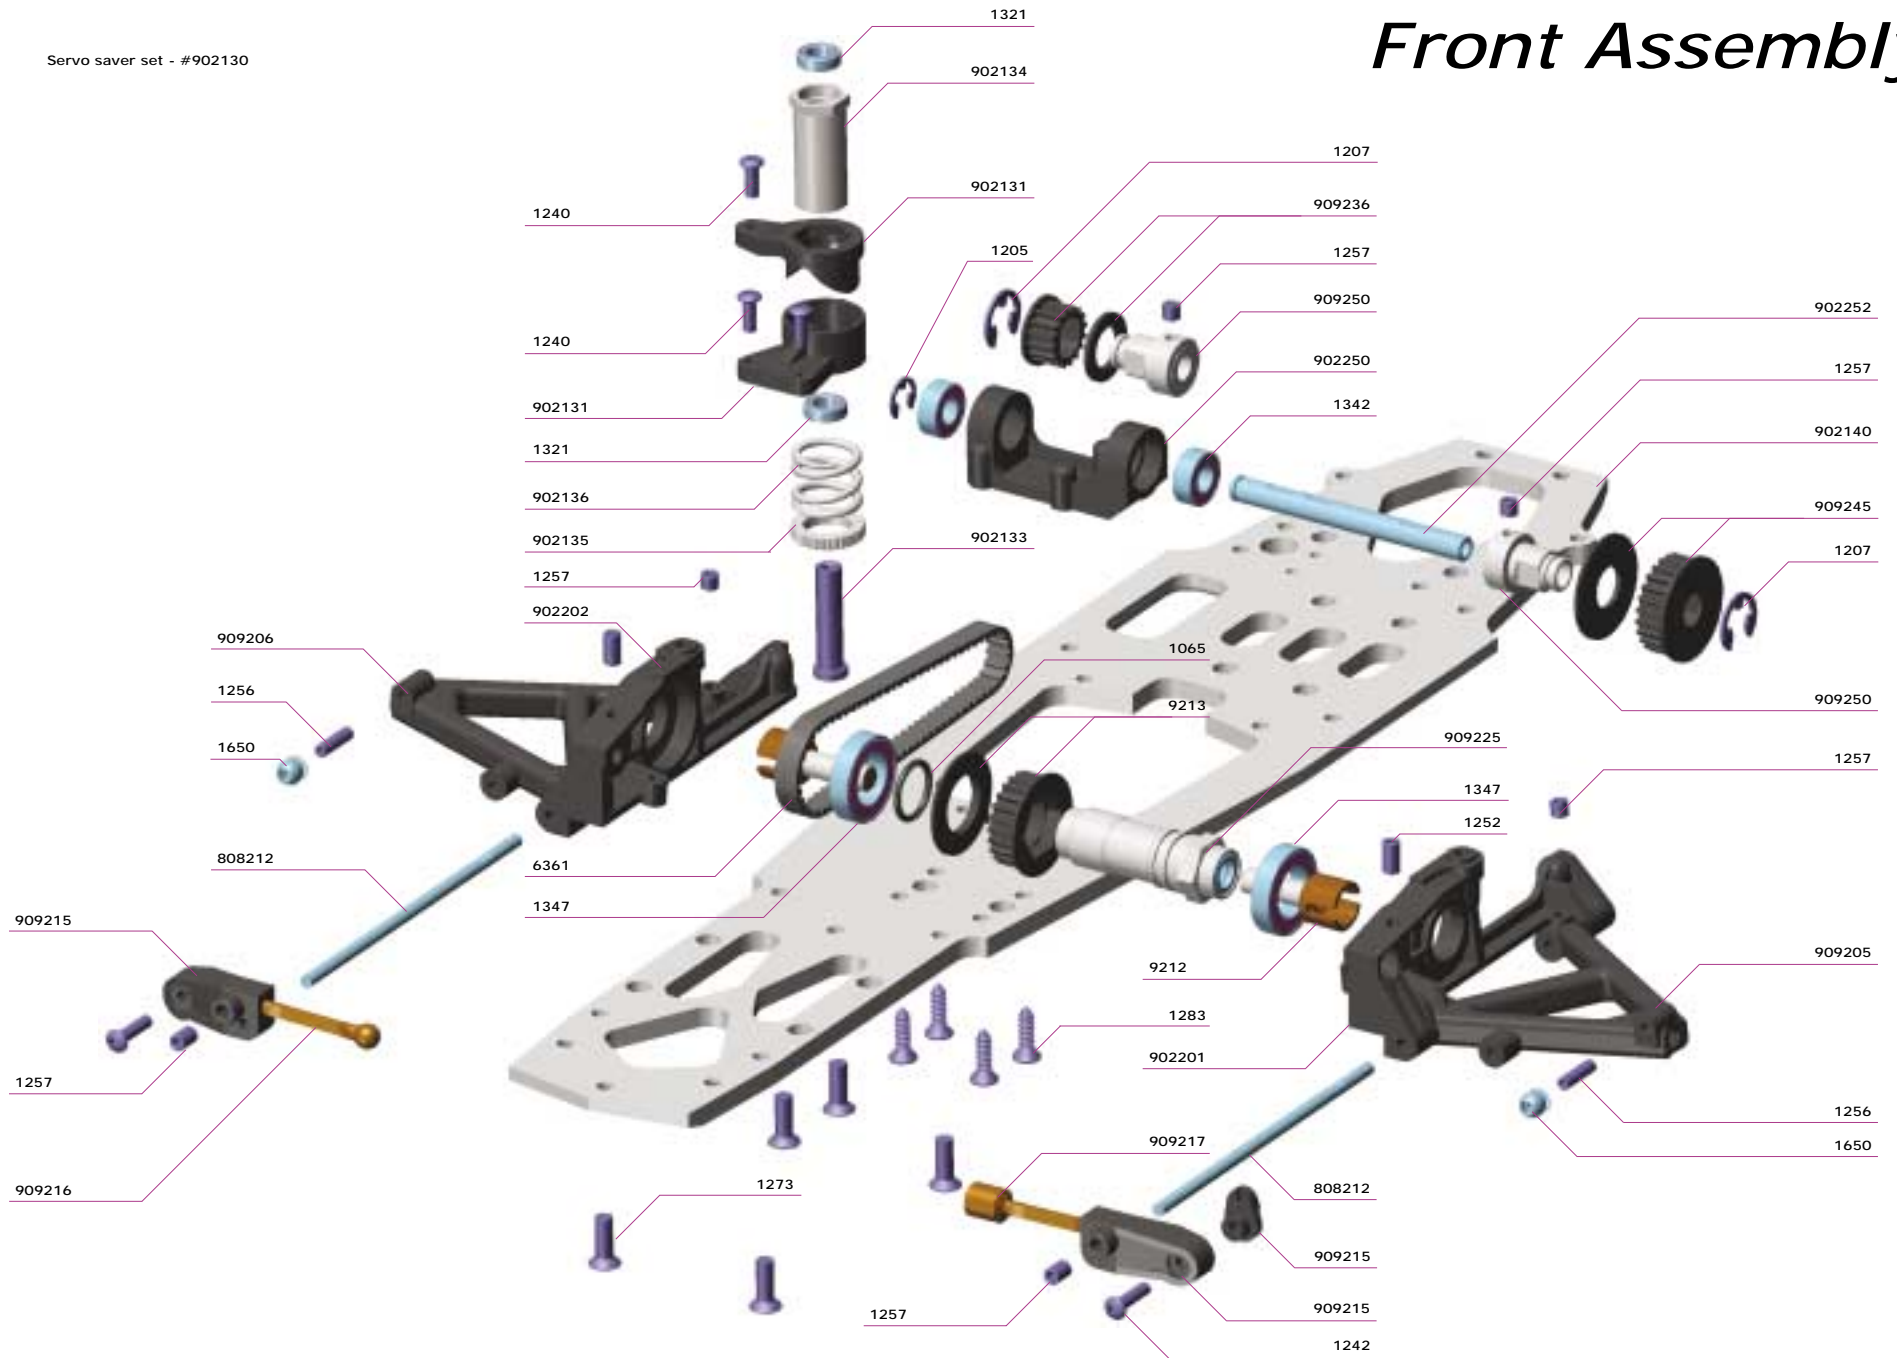

SERPENT 950

1:8 SCALE 4WD GAS ON-ROAD COMPETITION

Reference Guide

SERPENT 950

Introduction

Parts list and Exploded views

The parts list and the exploded views for the Serpent 950 are separate from the Instruction manual. The exploded views show all the parts for a particular assembly step, together with the Serpent part number. In the parts list at the back of this booklet you will find with the part number the name of the part. Besides all the Serpent 950 parts as used in this car kit, you will also find in the part list all the optional parts for the Serpent 950, as well as a listing of general items like fasteners and promotional items.

Contents

	<i>Description</i>	<i>Page</i>
1.	Shock Assembly	3
2.	Front Assembly	4
3.	Rear Assembly	5
4.	Radio Plate Assembly	6
5.	Radio Plate Mounting	7
6.	Gearbox Assembly	8
7.	Centax Assembly	8
8.	Final Assembly	9
9.	Parts List	10

PERFORMANCE THROUGH EVOLUTION

Shock Assembly

Complete Shock absorber set - #909440

Piston set key fixed & adjustable (2) - #909445 (optional)

Servo saver set - #902130

Front Assembly

Rear Assembly

Complete Rear bodymount set - #909365

Radio Plate Assembly

Radio Plate Mounting

Gearbox Assembly

2 Speed gearbox LC (no shaft Incl.) - #902410
 2 Speed shaft 950 - #902430

Centax Assembly

Centax-II clutch set (excl. flywheel) - #909510

Parts List - Serpent 950